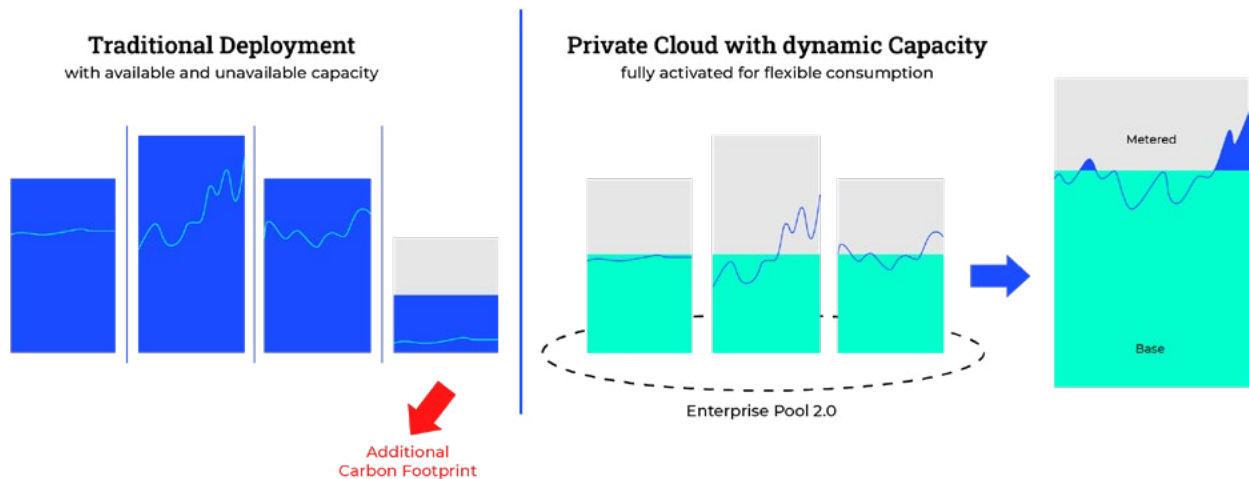

Increase Sustainability

via Power Private Cloud with dynamic Capacity